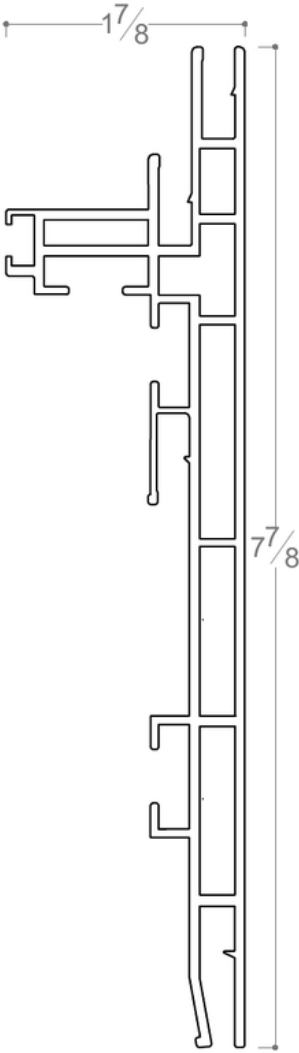

AP-213 LuxForm — Technical Data Sheet

CeilEx
June 12, 2026

AP-213 cross-section (2D)

CeilEx AP-213 “LuxForm”

TECHNICAL DATA SHEET — SUSPENDED ALUMINUM LUMINOUS-FORM PROFILE

CeilEx · ceilex.com · sales@ceilex.com

Product Overview

AP-213 “LuxForm” is a suspended aluminum luminous-form profile for stretch-ceiling light boxes and backlit luminous forms. It is the structural backbone of the full CeilEx luminaire range (Circle, Polo, Step, Accord, Tempo, Vega, Salsa, Mira, Crown).

Property	Specification
Profile code	AP-213
Product name	LuxForm
System type	Suspended luminous-form / light-box profile
Mounting	Ceiling — suspended (rod-hung)
Material	Extruded aluminum, 6063 alloy; white powder-coat or mill finish
Standard length	13 ft 1-1/2 in (4000 mm)
Profile heights	8 in and 4.5 in variants
Formability	Bendable into U, C, and O shapes; combinable for large architectural forms

Membrane

Property	Specification
Membrane types	PVC translucent; Clipso translucent cold-stretch (compatible); printed translucent
Seamless width	Up to 16 ft (4.9 m) with no weld seam
Construction	Translucent diffuser membrane (bottom) + clear dust-protection membrane (top)
Standard colors	White, Black — fully customizable to any color
Printing	Custom-printed translucent membranes available
Light quality	Even, uniform diffusion across the full surface