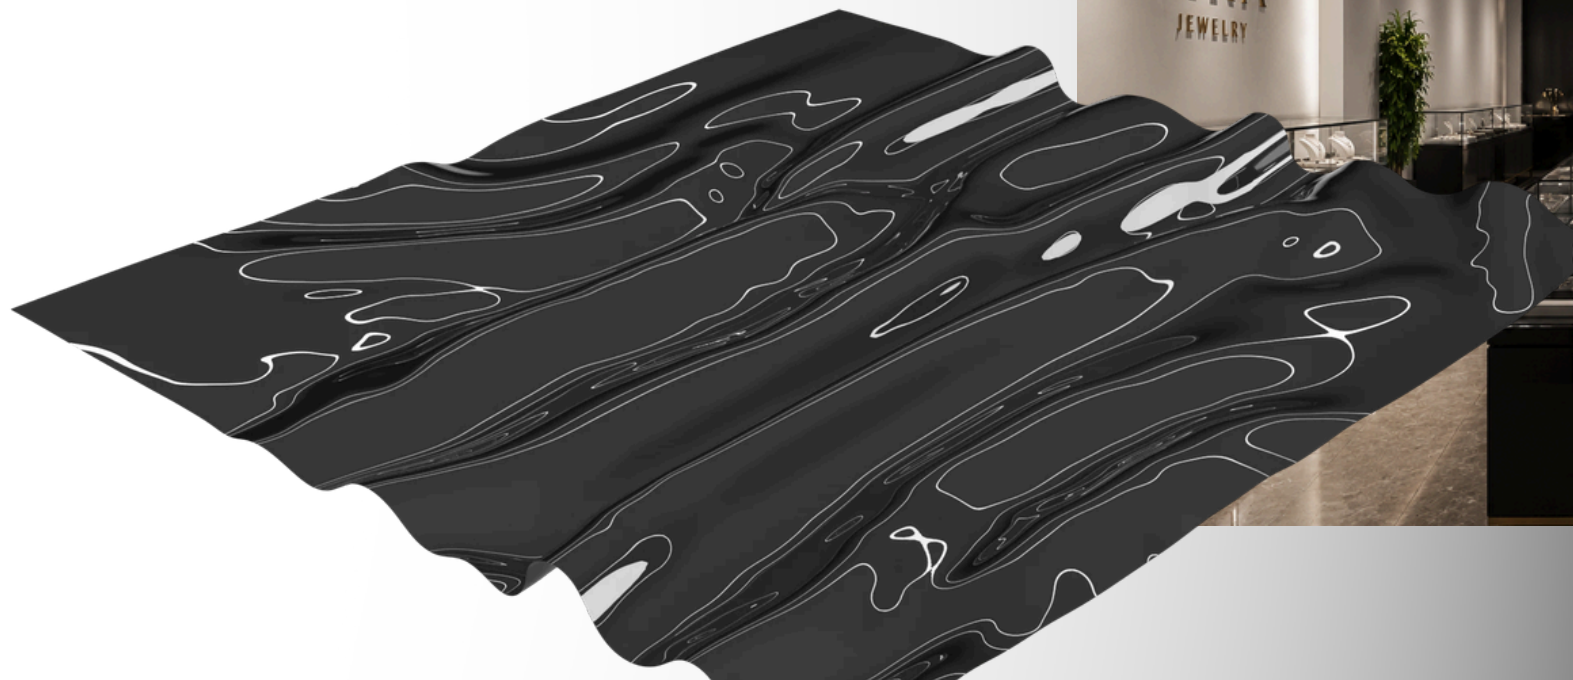

Glossy Stretch Ceiling

Mirror-like high-gloss stretch ceiling. The reflective surface multiplies light, adds depth, and visually expands the room. Pairs well with dramatic linear or feature lighting.