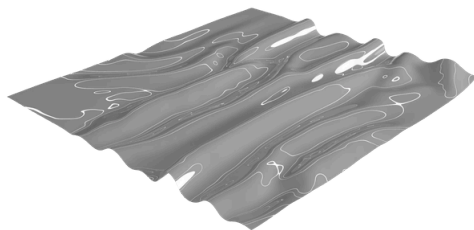

GLOSSY FINISH

Cold white

Laundry white

Crepe silk white

Atlas white

Water lily white

Macadamia beige

Sandalwood beige

Yellow beige

Shadow white

Medium grey

Dark grey

Night brown

Ink black

SATIN STRETCH CEILING

COLOR	NAME	FINISH	MEMBRANE CODE
	RAL 110 96 02C	Cold white	MEM-STN-450-CWHITE
	RAL 110 96 02	Laundry white	MEM-STN-450-WWHITE
	RAL 095 93 05	Crepe silk white	MEM-STN-450-CSWHITE