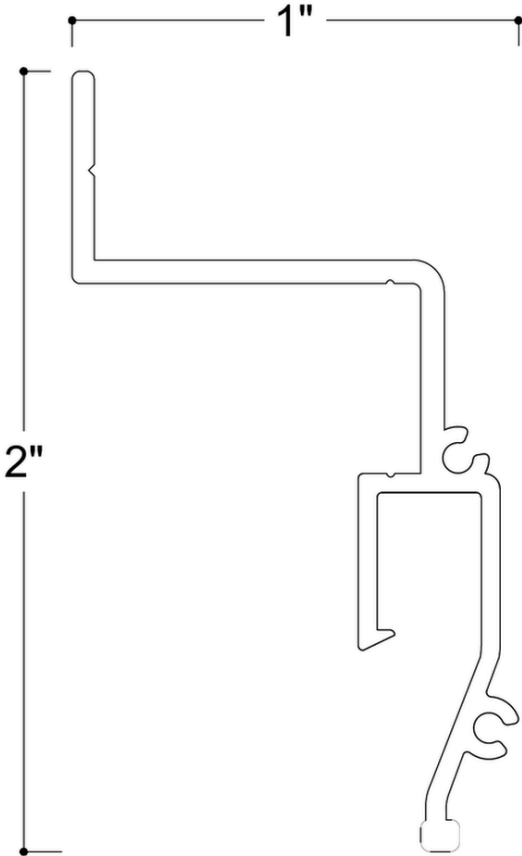

# AP-302-W Cove Light – Ceiling Top — Technical Data Sheet

CeilEx

Wall-Mounted Perimeter Cove Profile with Integrated LED Channel

June 2025

*AP-302-W cross-section (2D)*

## Product Overview

**AP-302-W “Cove Light – Ceiling Top”** is a **wall-mounted perimeter profile** with an **integrated LED channel**. It fixes to the upper wall, retains the stretch membrane at its lower edge, and hides an LED strip completely inside the channel. All you see is a clean halo of light washing across the ceiling.

Because the strip is concealed and aimed upward, there are no visible fixtures and no glare, just an even band of indirect light along the ceiling edge.

Property	Specification
Profile code	AP-302-W
Product name	Cove Light – Ceiling Top
Category	Lighting
System type	Wall-mounted perimeter cove profile with integrated LED channel
Mounting	Wall-mounted (upper wall); light washes up onto the ceiling
Cross-section	2 in x 1 in (51 mm x 25 mm)
Profile length	6.5 ft (2000 mm), supplied in white
Formability	Bendable for curved and shaped runs
Material	Extruded aluminum, 6063 alloy; white finish (custom available)